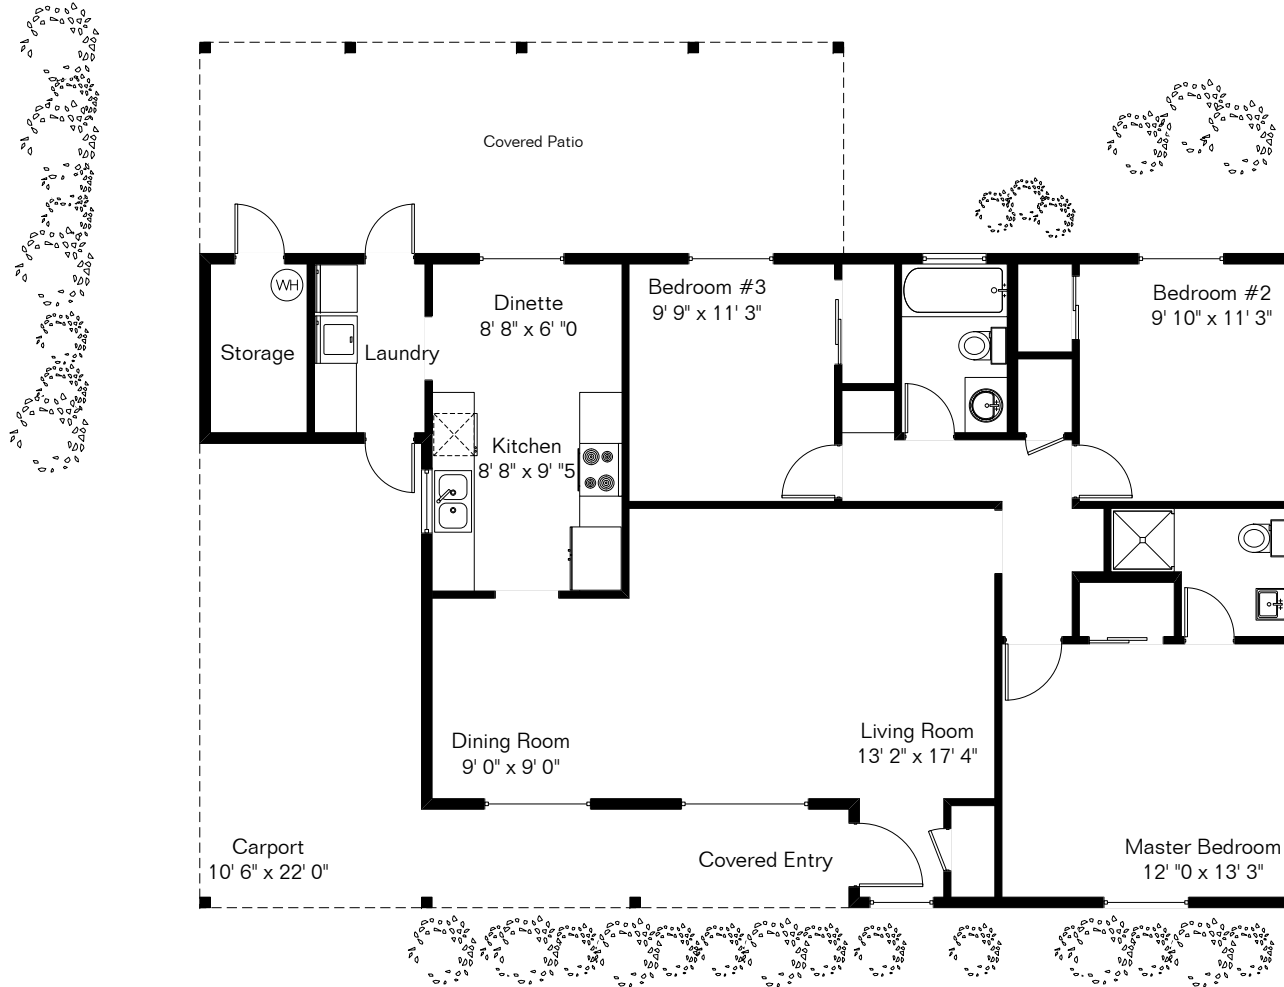

The square footages and room size information are deemed to be reliable but are not guaranteed and should be independently verified.

718 W Oregon Ave

Living Area 1,241 Sq Ft

Site Visit August 2007

0 ft. 6 ft. 10 ft. 20 ft.

Copyright 2007 Floor Plans First! LLC
All Rights Reserved.

www.FloorPlansFirst.com

Toll Free (877) 887-1500
Voice (520) 881-1500
Fax (520) 791-7701

Floor Plans First!
See the Floor Plan First!